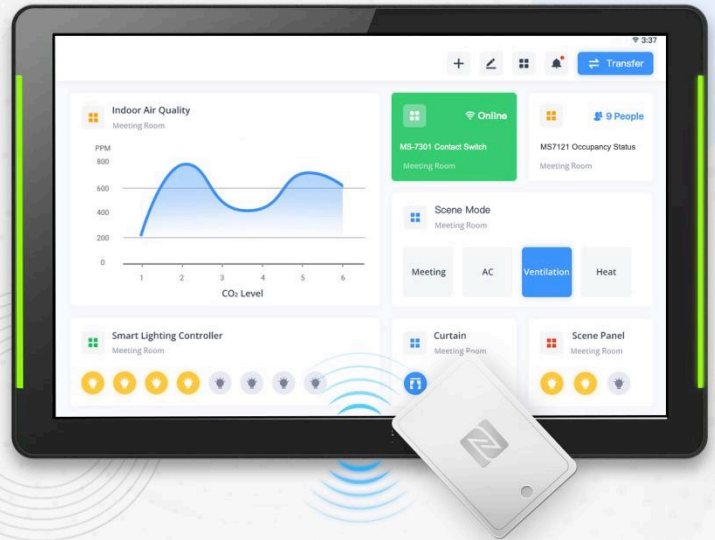

# LoRaWAN® IoT Display

Office

Restroom

Hospital

## ◆ Introduction

MoviSight MS-7DS7610 IoT Display brings customers simplicity and a user-friendly experience in managing rooms' conditions with one tap. As an advanced IoT solution, MS-7DS7610 has a built-in LoRaWAN® gateway and NFC to manage MoviSight LoRaWAN® sensors and display intuitive data and the status on the screen.

More significantly, the 10.1-inch capacitive touchscreen display allows users to see and customize the user interface with easy settings and smooth screen switching. Customizable stepless adjusted RGB LED indicators of MS-7DS7610 can show the real-time room availability instantly even from a distance.

## ◆ Features

- Quad-core industrial processor with big memory
- Straightforward user interfaces presented on 10.1-inch capacitive touch screen with customizable stepless adjusted RGB LED indicators on the sides
- Customizable branding logo and background image appearing on the screen
- Plug-and-play PoE, DC power, or Type C power supply available
- Provides easy installation, flexible mounting options, and specialized design to hide wires
- Equipped with NFC for MoviSight LoRaWAN® nodes configurations, ID identifications, contactless meeting check-in, etc.
- Support extra DI/DO/RS485 industrial serial ports via optional docking station
- Built-in one-channel SX1262 LoRaWAN® gateway module is well-qualified to manage end nodes indoors, showcase intuitive status, streamline management, and simplify control and maintenance
- Provide SDKs to develop and install 3<sup>rd</sup>-Party Android applications and allows to customize systems
- Provide application customization services including Meeting Room Booking System, Visitors Appointment Systems, Smart Restroom Management System and more
- Built-in ambient light sensor and proximity sensor automatically adjust the screen's brightness according to external light conditions for saving energy