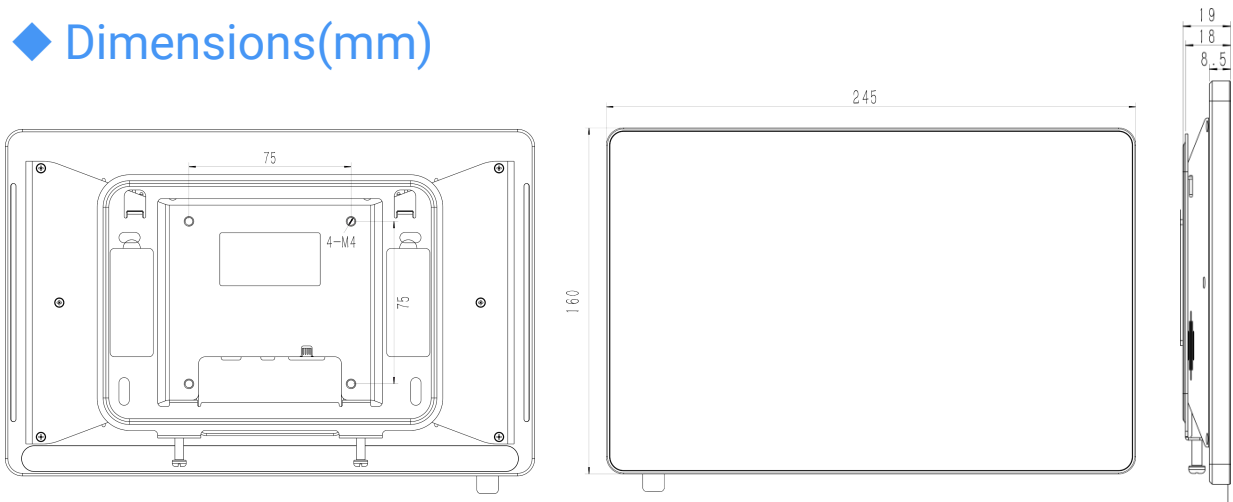

## Physical Characteristics

Power Supply	1. 802.3af PoE 2. 12V/1A by DC Jack Connector 3. 5V/2A by Type-C Port
Operating Temperature	-20°C to +50°C (-4°F to +122°F)
Operating Humidity	0% to 95% (Non-condensing) Below 25°C/77°F
Ingress Protection	IP30
Color & Material	Black, Metal
Dimensions	245 (L) x 160 (H) x 18 (D) mm
Weight	0.65 kg (Without Bracket), 0.7kg (With Bracket)
Installation	Wall Mounting, 3M Tape Mounting, VESA Desktop Stand Mounting (75 x 75mm)

## ◆ Dimensions(mm)