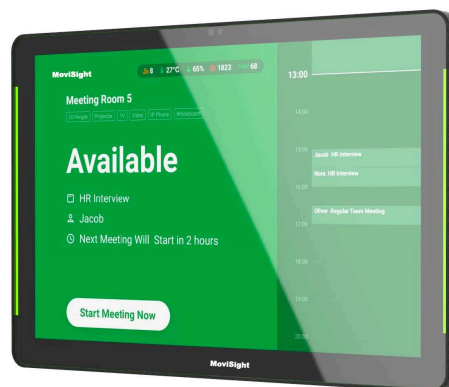

# LoRaWAN® IoT Display

Office

Restroom

Hospital

## ◆ Introduction

MoviSight MS-7DS7610 IoT Display brings customers simplicity and a user-friendly experience in managing rooms' conditions with one tap. As an advanced IoT solution, MS-7DS7610 has a built-in LoRaWAN® gateway and NFC to manage MoviSight LoRaWAN® sensors and display intuitive data and the status on the screen.

More significantly, the 10.1-inch capacitive touchscreen display allows users to see and customize the user interface with easy settings and smooth screen switching. Customizable stepless adjusted RGB LED indicators of MS-7DS7610 can show the real-time room availability instantly even from a distance.

MS-7DS7610 also supports 3rd-party Android applications, allowing users to install applications as needed, such as Meeting Room Booking Systems, Visitor Appointment Systems, Smart Restroom Management Systems, and more.