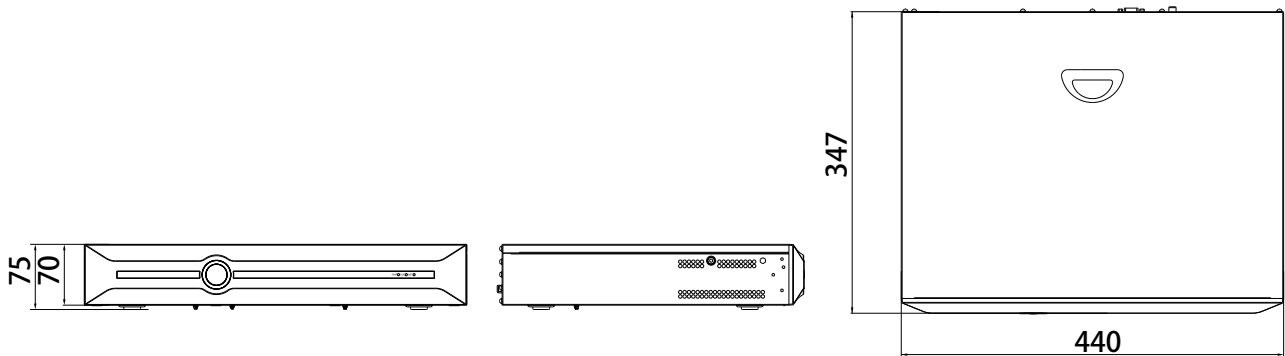

MoviSight

DIMENSIONS (Unit: mm)