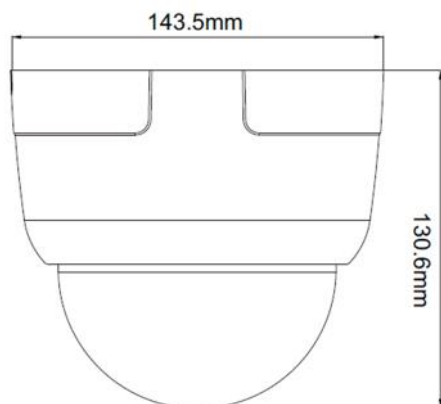

Dimensions (mm)

Accessories

Optional:

MS-7BK378
Pole Mount