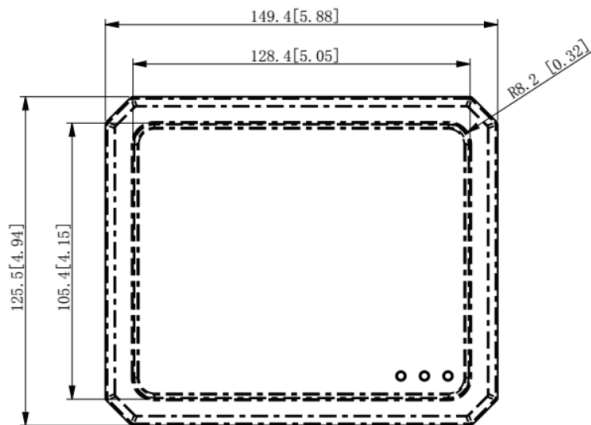

## MS-7R60A

Wide Area Radar

### Dimensions (mm)