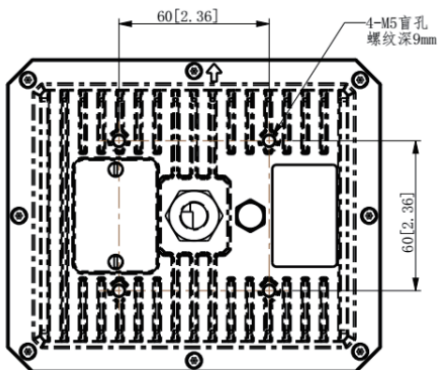

## MS-7R60A

Wide Area Radar

### Dimensions (mm)