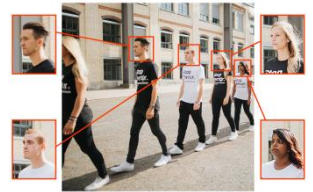

The latest Deep Neural Network edge analytic engine provides high accuracy, real-time object tracking capabilities. Moreover, it allows monitoring multiple objects at the same time.

Edge Dewarping

Edge dewarping engine enables the fisheye camera to dewarp fisheye images by camera rather than backend system. This reduces the integration effort for backend system and also enhances the flexibility of usage.

Features

- Multiple Sony Progressive Scan CMOS Sensor support up to 12M Resolution
 - Edge Dewarping/Backend Dewarping
 - Multi Codec support (H.265/H.264/MJPEG)
 - Multiple Dewarp Display Mode Digital PTZ/Panorama View/Quad View
 - True Day/Night function (ICR)
 - IR LED (working distance up to 5m)
 - 3D Motion Compensated Noise Reduction (MCTF)
 - ONVIF Profile S/G/Q/T support
 - Vandal Proof (IK10 Rating)*
 - Deep Neural Network Accelerated Engine
 - Face/LPR Detection and Recognition
 - Object Classification and Recognition
 - People Detection and Tracking
 - Smart Event function
 - External Input/Motion Detection
 - Network Failure Detection/Audio Detection
 - Periodical Event/Manual Trigger/Tampering Alarm
 - Micro SD/SDHC/SDXC Card support
 - Weatherproof (IP66)*
- * Optional